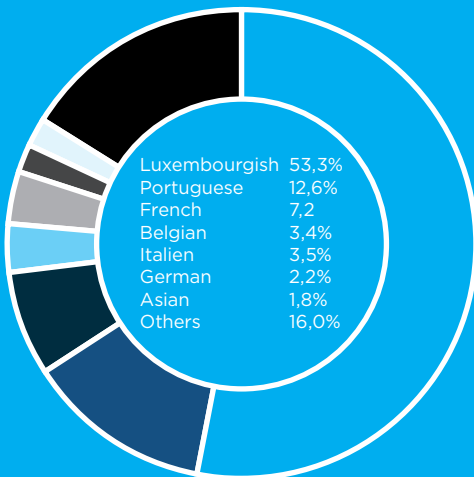

**OVERVIEW  
OF BILATERAL  
RELATIONS  
BETWEEN  
SOUTH KOREA  
AND  
LUXEMBOURG**

**MAY 2019**

[www.investinluxembourg.kr](http://www.investinluxembourg.kr)

 **LUXEMBOURG  
TRADE & INVEST**

## GENERAL INFORMATION LUXEMBOURG

- ❖ Land Area (km<sup>2</sup>) **2,586.40**
- ❖ Population **>600,000**
- ❖ One of the **highest GDP per capita in the world**
- ❖ Head of State **HRH Grand Duke Henri**
- ❖ Prime Minister **Xavier Bettel**
- ❖ Vice Prime Minister / Minister of the Economy: **Etienne Schneider**
- ❖ Credit Rating (by S&P) **AAA**
- ❖ Currency **Euro**
- ❖ Official Languages **Luxembourgish, French and German.** English widely spoken.
- ❖ No. of nationalities **>170**
- ❖ Non Luxembourg nationals in the workforce **>70%**

### A multinational and multicultural society (2017)